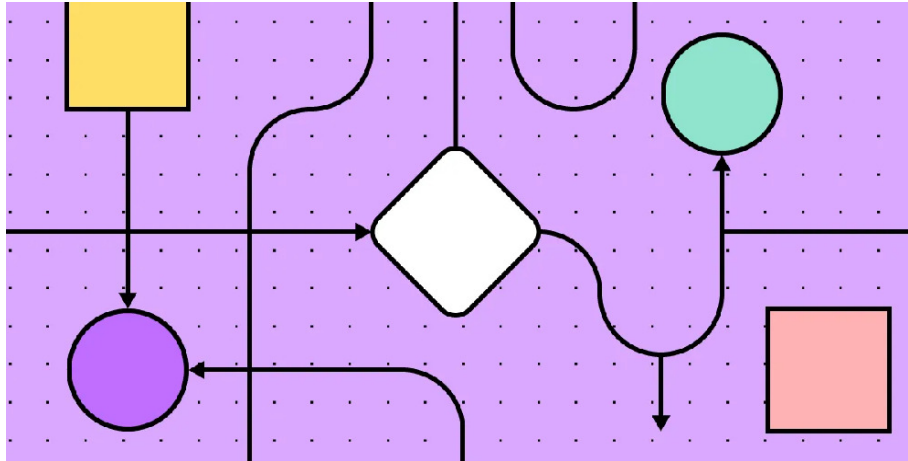

 MBA Entrance

 Railways & Metro Services

...many more

abhyasonline.in

Self-Made Assignment - CorelDRAW

Navigating the Workspace and Viewing Designs

Canvas Setup

- Set size: 1000 x 500 pixels
- Units: Pixels

Background

- Draw a rectangle (1000x500 px), fill: lavender purple
- Add a dotted grid (use small circles or Graph Paper Tool)

Shapes

- Yellow Square (Top-left): 90x90 px, fill: #FDD75C
- Purple Circle (Left): 90x90 px, fill: #C68EFF
- White Diamond (Center): 100x100 px, rotate 45°
- Green Circle (Top-right): 90x90 px, fill: #9AE3D4
- Pink Square (Bottom-right): 90x90 px, fill: #FFB3B3