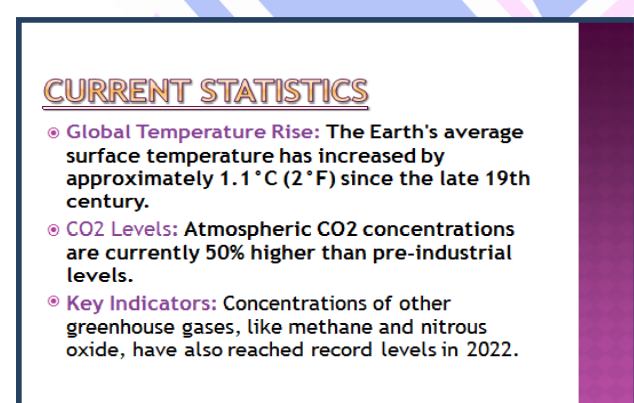

Slide 3. Title and Content Slide
Header= Current Statics
Footer= : Page 2