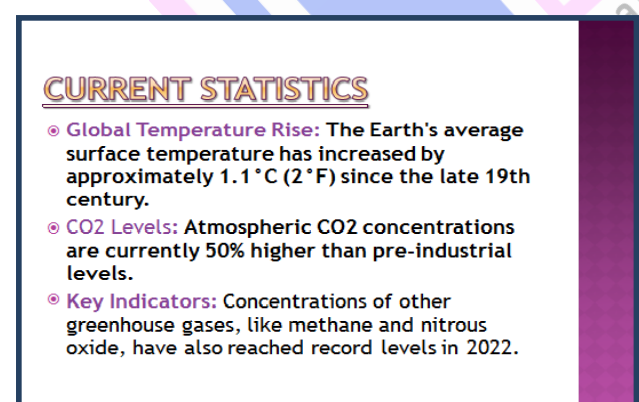

Slide 3. Title and Content Slide
Header= Current Statics
Footer= : Page 2