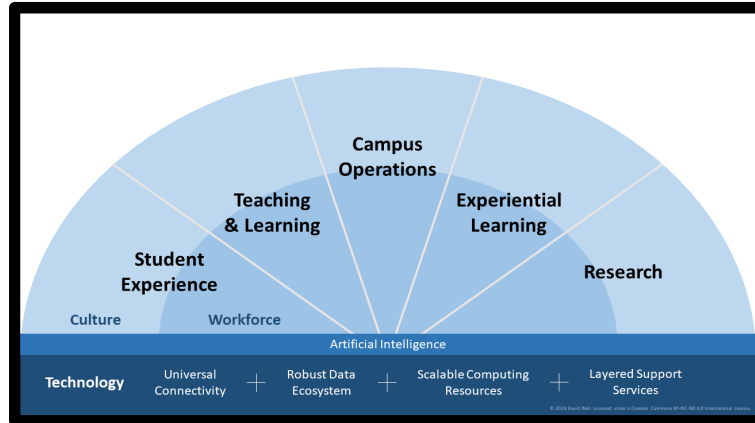

MBA Entrance

Railways & Metro Services

...many more

abhyasonline.in

Self-Made Assignment - Adobe Illustrator

Transformations and Effects

1. Set Up the Document

- Open Illustrator.
- **New Document** → Choose a landscape size (e.g., 1280 x 720 px or A4 landscape).

2. Create the Semi-Circle Base (Radial Background)

- Draw the **Outer Semi-Circle**
- Select **Ellipse Tool (L)**.
- Hold **Shift + Alt** and draw a perfect circle.
- Use the **Direct Selection Tool (A)** to remove the bottom anchor point.
- Fill with **light blue**.
- Align center to artboard.
- **Create the Inner Semi-Circle (Second Layer)**
- Copy the outer semi-circle.
- Scale it down proportionally.
- Place it concentrically within the larger semi-circle.
- Use **slightly darker blue**.

- Add smaller text near the bottom of each wedge, just above the AI band:
- Culture
- Workforce
- (Middle one doesn't need)
- Innovation
- Discovery

6. Add the Artificial Intelligence Band

- Use the **Rectangle Tool (M)** to draw a horizontal bar under the semi-circles.
- Label it: **Artificial Intelligence**
- Centered, white text on a dark blue bar.
- **Create Technology Base Section**
- Add a **darker rectangle** below the AI band.
- Add the following items horizontally:
 - **Technology**
 - Universal Connectivity
 - Robust Data Ecosystem
 - Scalable Computing Resources
 - Layered Support Services
- Use **"plus signs" (+)** as separators.
- Align text horizontally with even spacing.
- Consider small icons for visual aid (optional).